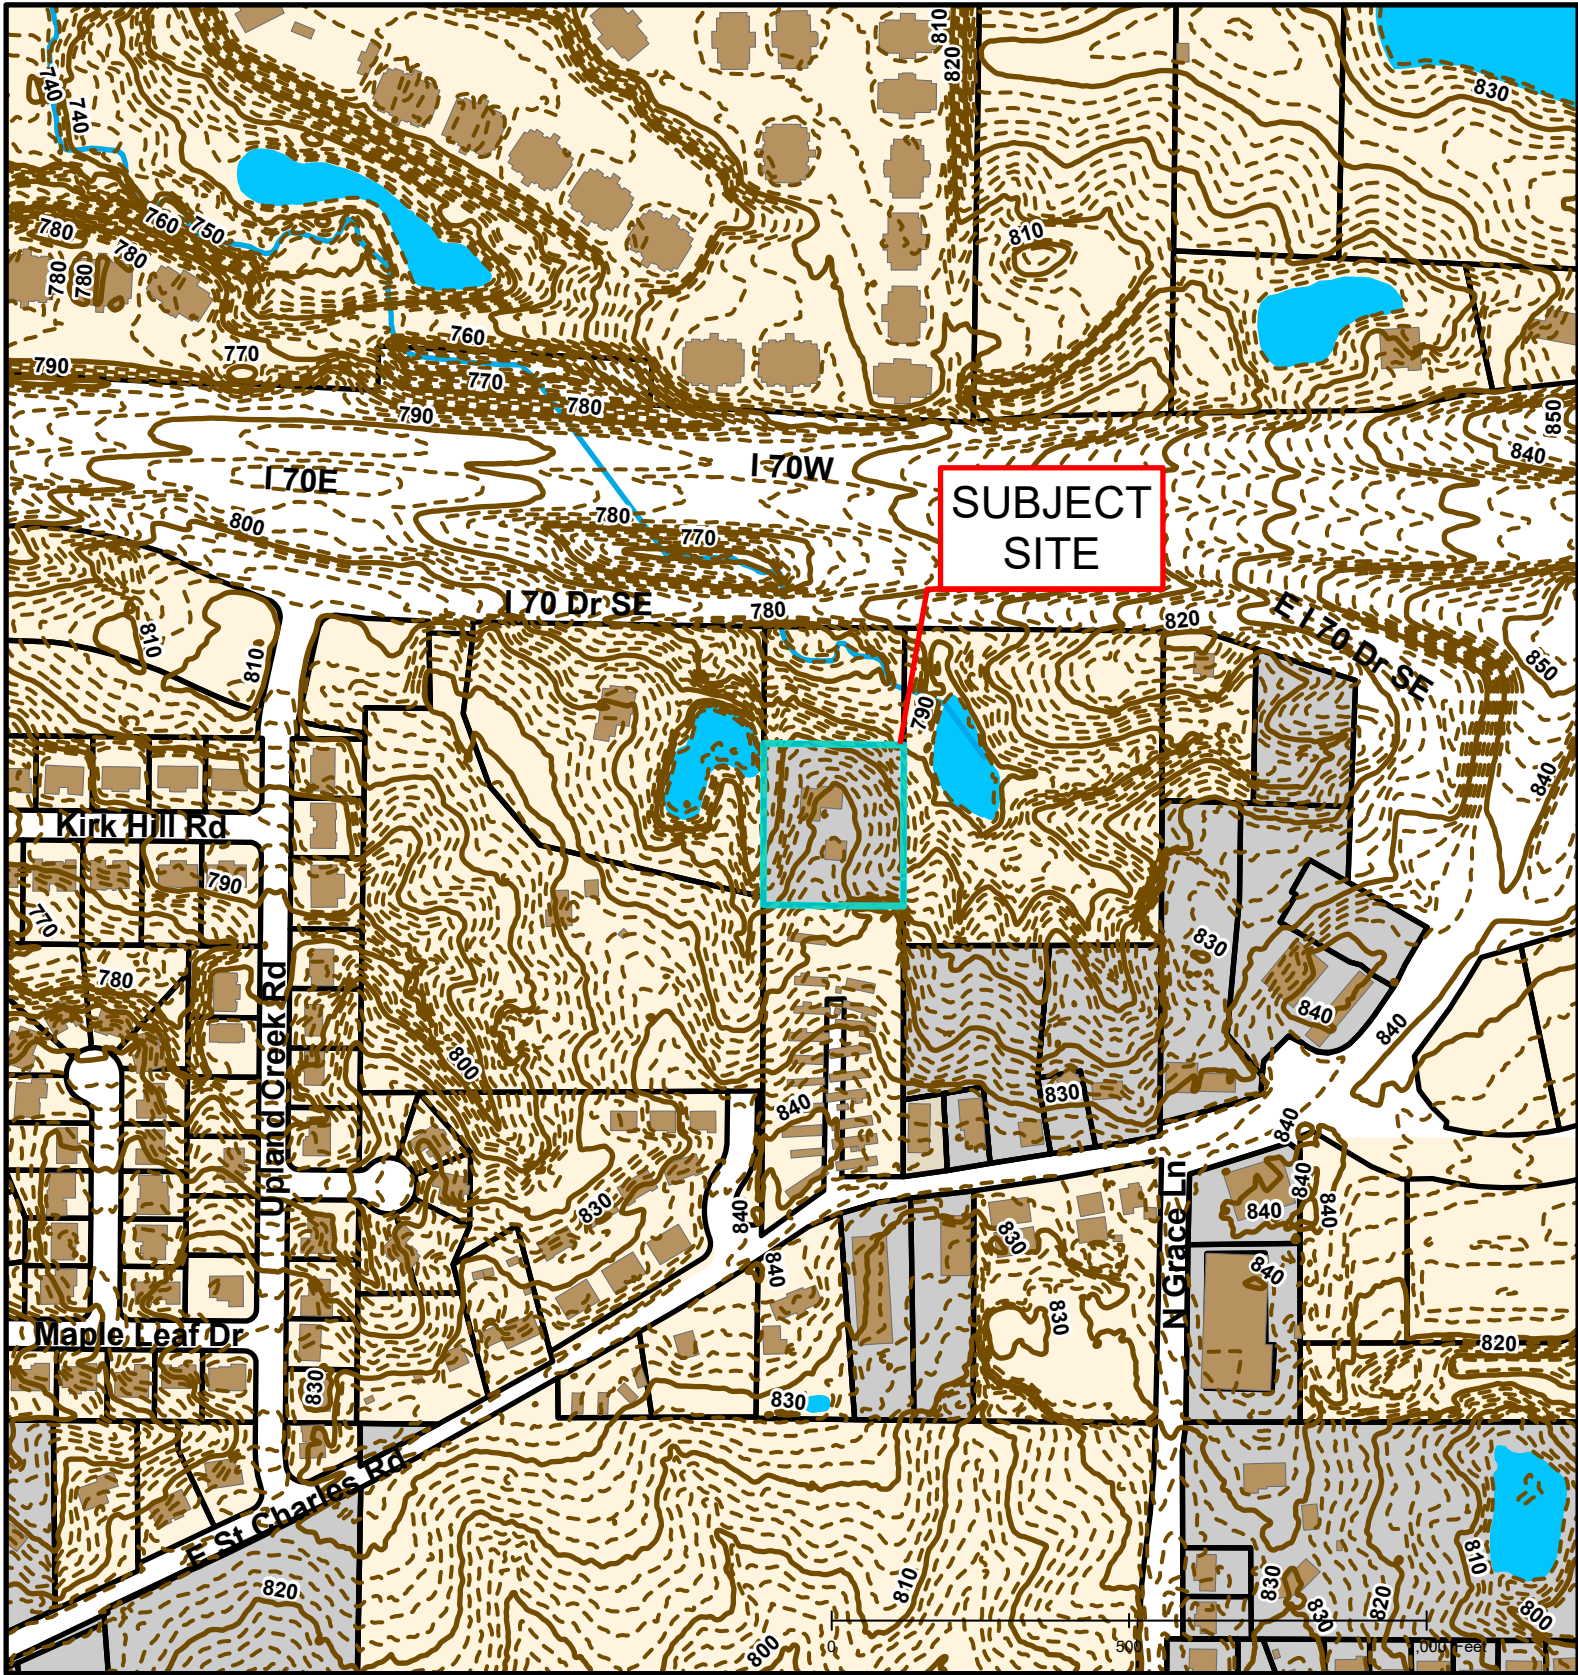

#51-2020: 5300 I-70 Drive SE Annexation

#51-2020: 5300 I-70 Drive SE Annexation

Created by The City of Columbia - Community Development Department

Map Data Source: Boone County Assessor

2017 Imagery: Boone County Assessor's Office

Hillshade Data: Boone County GIS

#51-2020: 5300 I-70 Drive SE Annexation