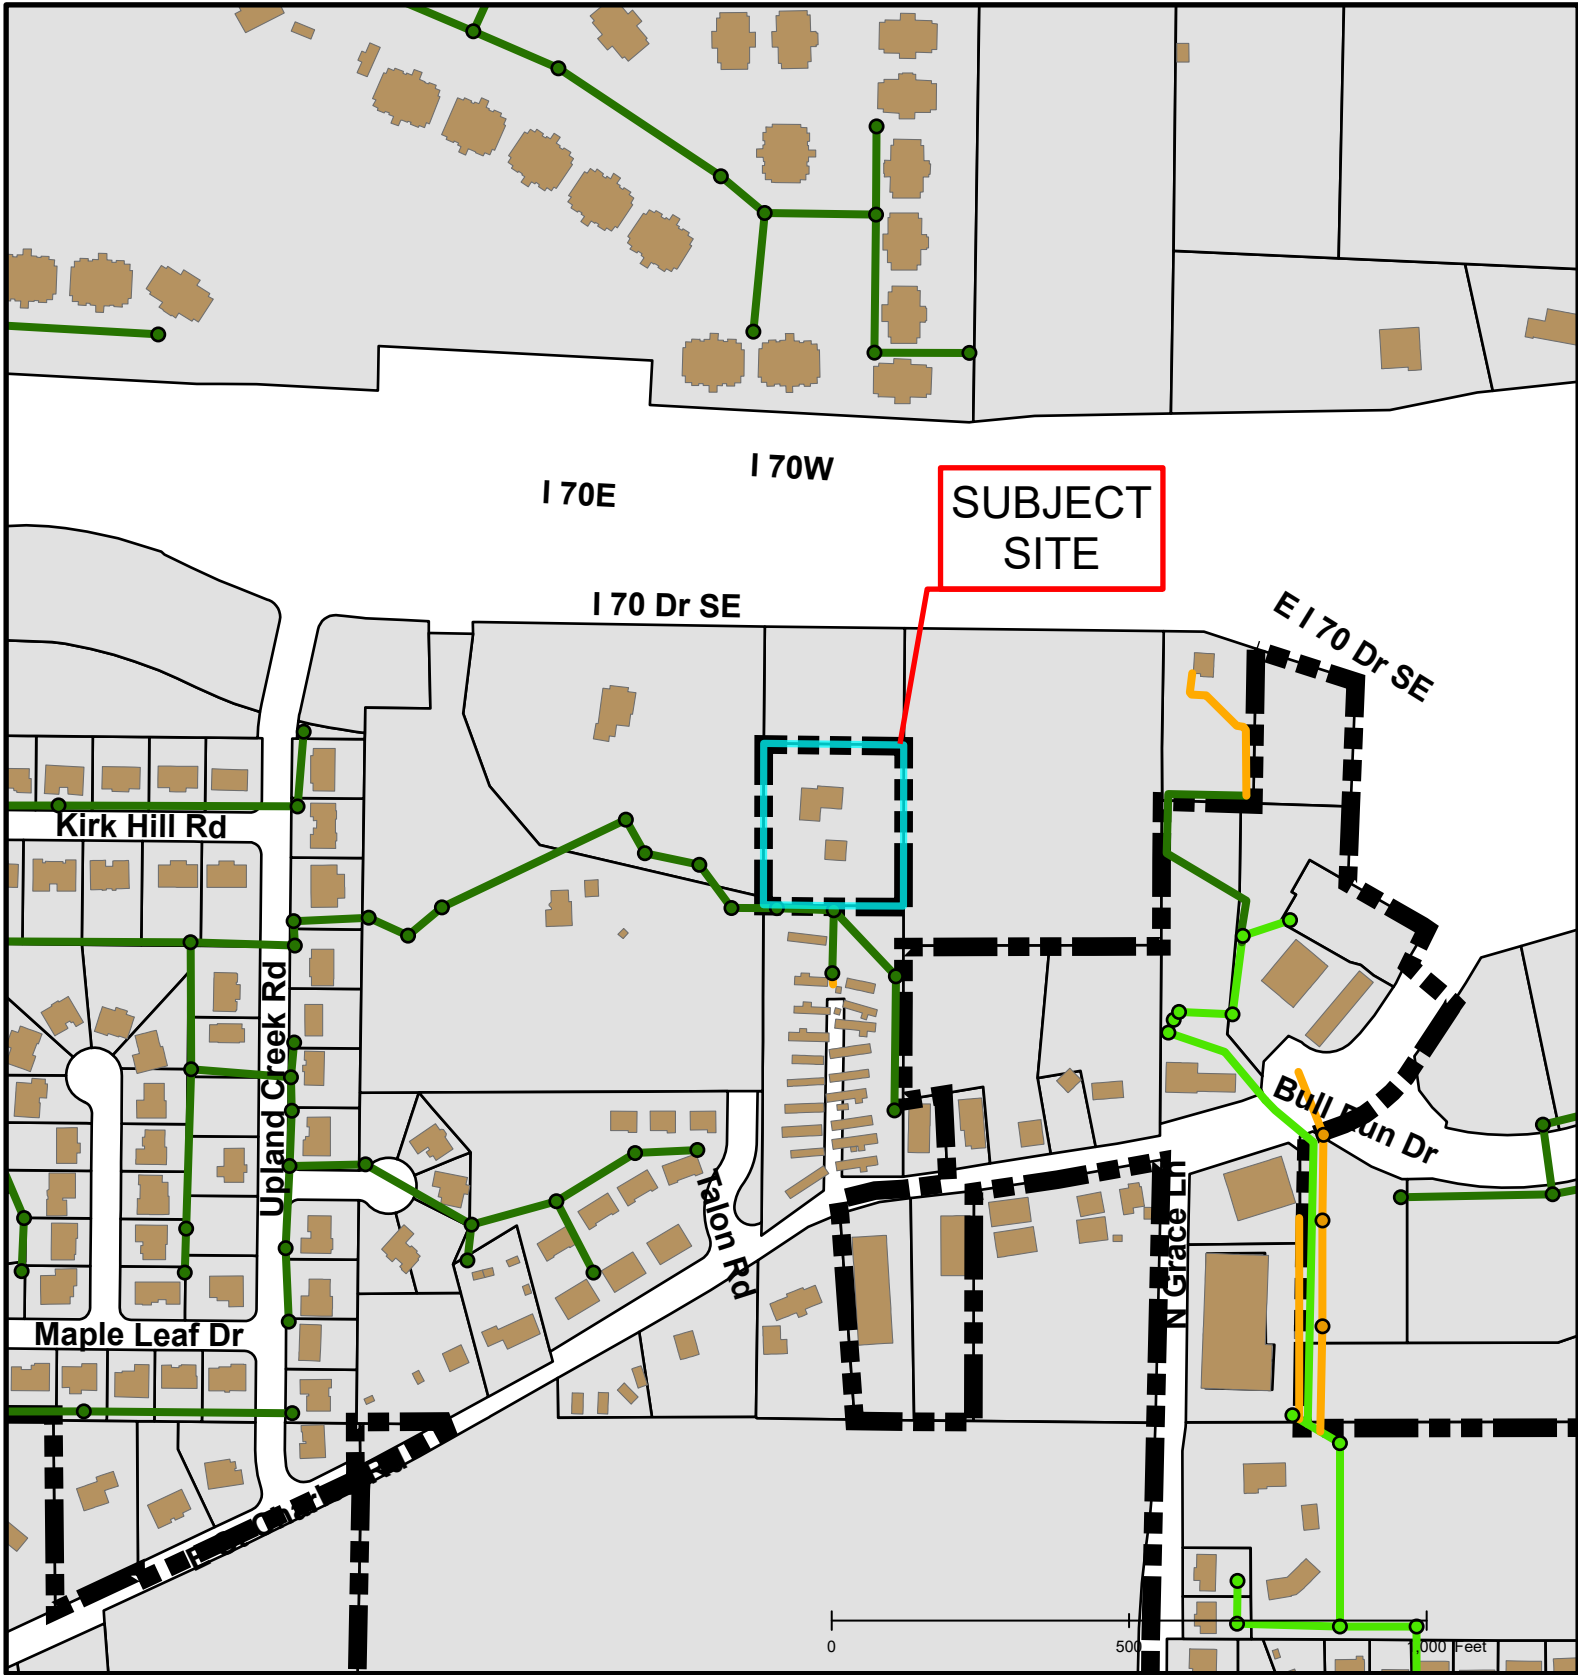

#51-2020: 5300 I-70 Drive SE Annexation

#51-2020: 5300 I-70 Drive SE Annexation

Created by The City of Columbia - Community Development Department

Map Data Source: Boone County Assessor

2017 Imagery: Boone County Assessor's Office

Hillshade Data: Boone County GIS

#51-2020: 5300 I-70 Drive SE Annexation